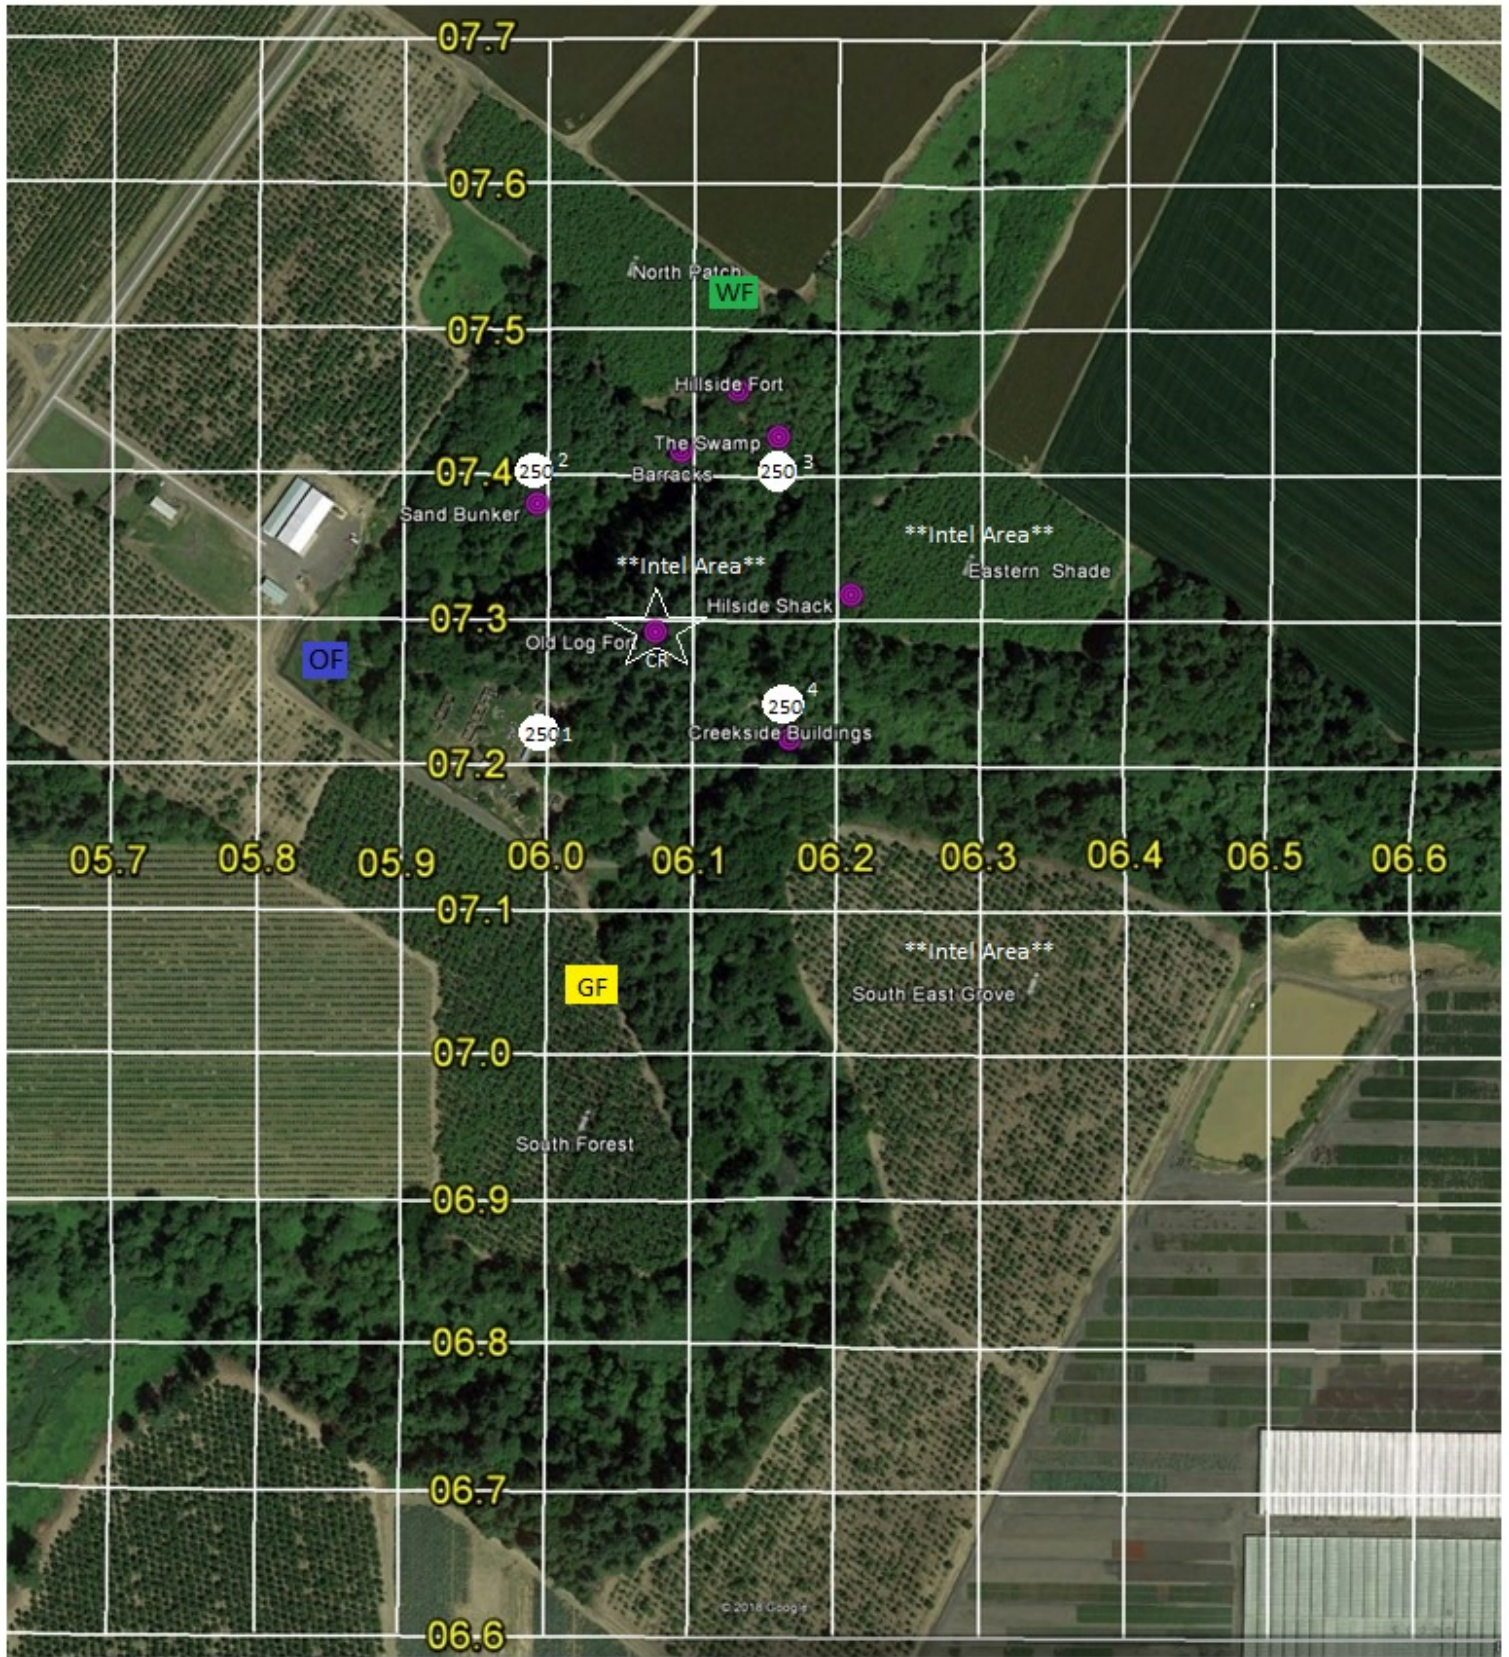

SniperzDen - Full Field

Map is MGRS 100 meter grid. When calling coordinates provide a 10 meter resolution

Courtesy of Airsoft Pacific (www.airsoftpacific.com)

Ver 6.0: 20-JUL-18